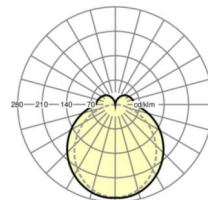

CHARACTERISTICS

Order number	19135006064
EAN number	4020863413669
Commodity code	94051190
Certification mark	IP 20, Protection class I, ENEC10 VDE, F, HACCP DIN10500/Food/IFS-application-related suitability/BRC, Indoor, CE
Impact resistance (IK rating)	IK03 (10°C bis 40°C)
Ambient temperatur	ta 10°C to 40°C
Special properties	Ready for IoT
Warranty period	5 years
State funding programs	BEG - Federal funding for efficient buildings (valid only for Germany)

ELECTRICAL ENGINEERING

Controller	Electronic driver DALI2 (1 pcs.)
System output	27W
Mains voltage	230V/50Hz
Circuit breakers (inrush current)	13 pieces/B10, 21 pieces/B16, 21 pieces/C10, 35 pieces/C16
Energy efficiency class/light source	C

LIGHTING TECHNOLOGY

Placement	LED, Colour rendering/Light colour CRI ≥ 80 / 3000K
Colour tolerance (MacAdam)	3SDCM
Photobiological safety (Luminaire)	RG1
Nominal luminous flux	4522lm
LED service life	50000h L80/B10 (Tq 40°C)
Luminaire luminous efficiency	166lm/W
Beam angle	130° (C0) / 110° (C90)
UGR lat./long.	23.7 / 22.2

MECHANICS

Housing colour	black RAL 9005
Dimensions (LxWxH/DxH)	1531mm x 63mm x 54mm
Weight (net)	2.1kg
Type of installation	Mounting rail system installation, Light structure

Dimensions

L	1531 mm	Length
B	63 mm	Width
H	54 mm	Height

DEEP-LINK

<https://www.regiolux.de/en/article/19135006064>

Reference	LED 5000lm 830
ηLB	100 %
Φ ↓/↑	84 % / 16 %
UGR lat./long.	23.7 / 22.2